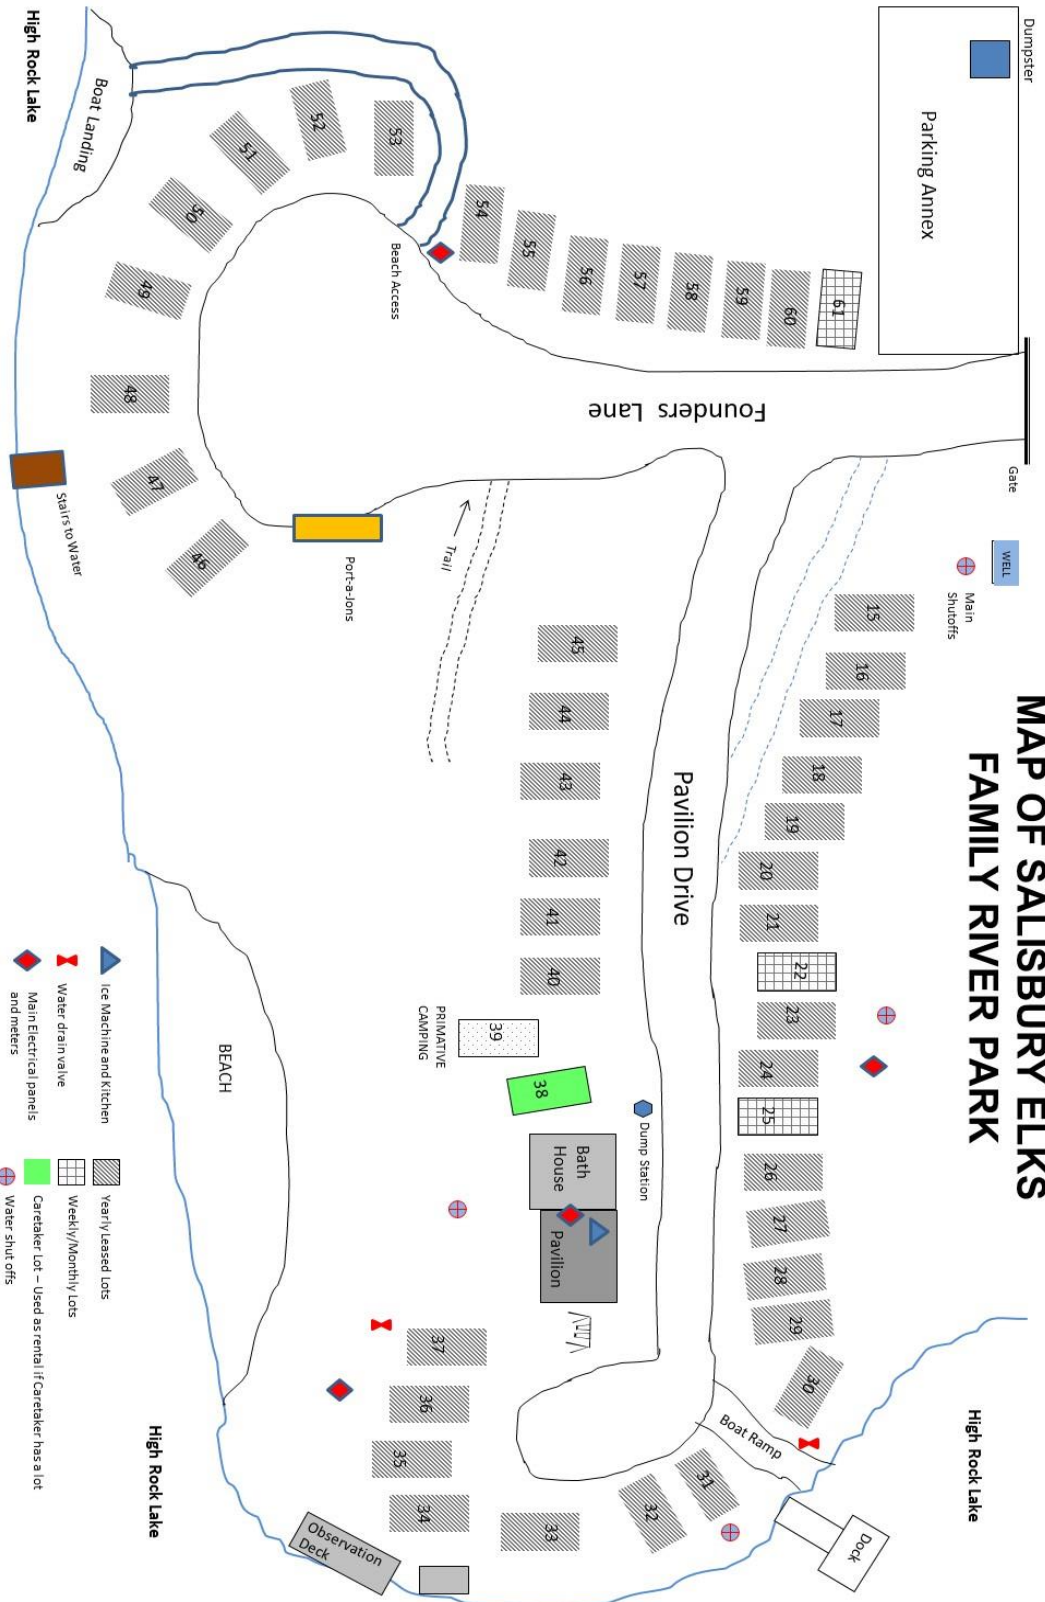

APPENDIX – RIVER PARK FORMS

MAP OF SALISBURY ELKS FAMILY RIVER PARK

- Ice Machine and Kitchen
- Water drain valve
- Main Electrical panels and meters
- Yearly Leased Lots
- Weekly/Monthly Lots
- Caretaker Lot – Used as rental if Caretaker has a lot
- Water shut offs